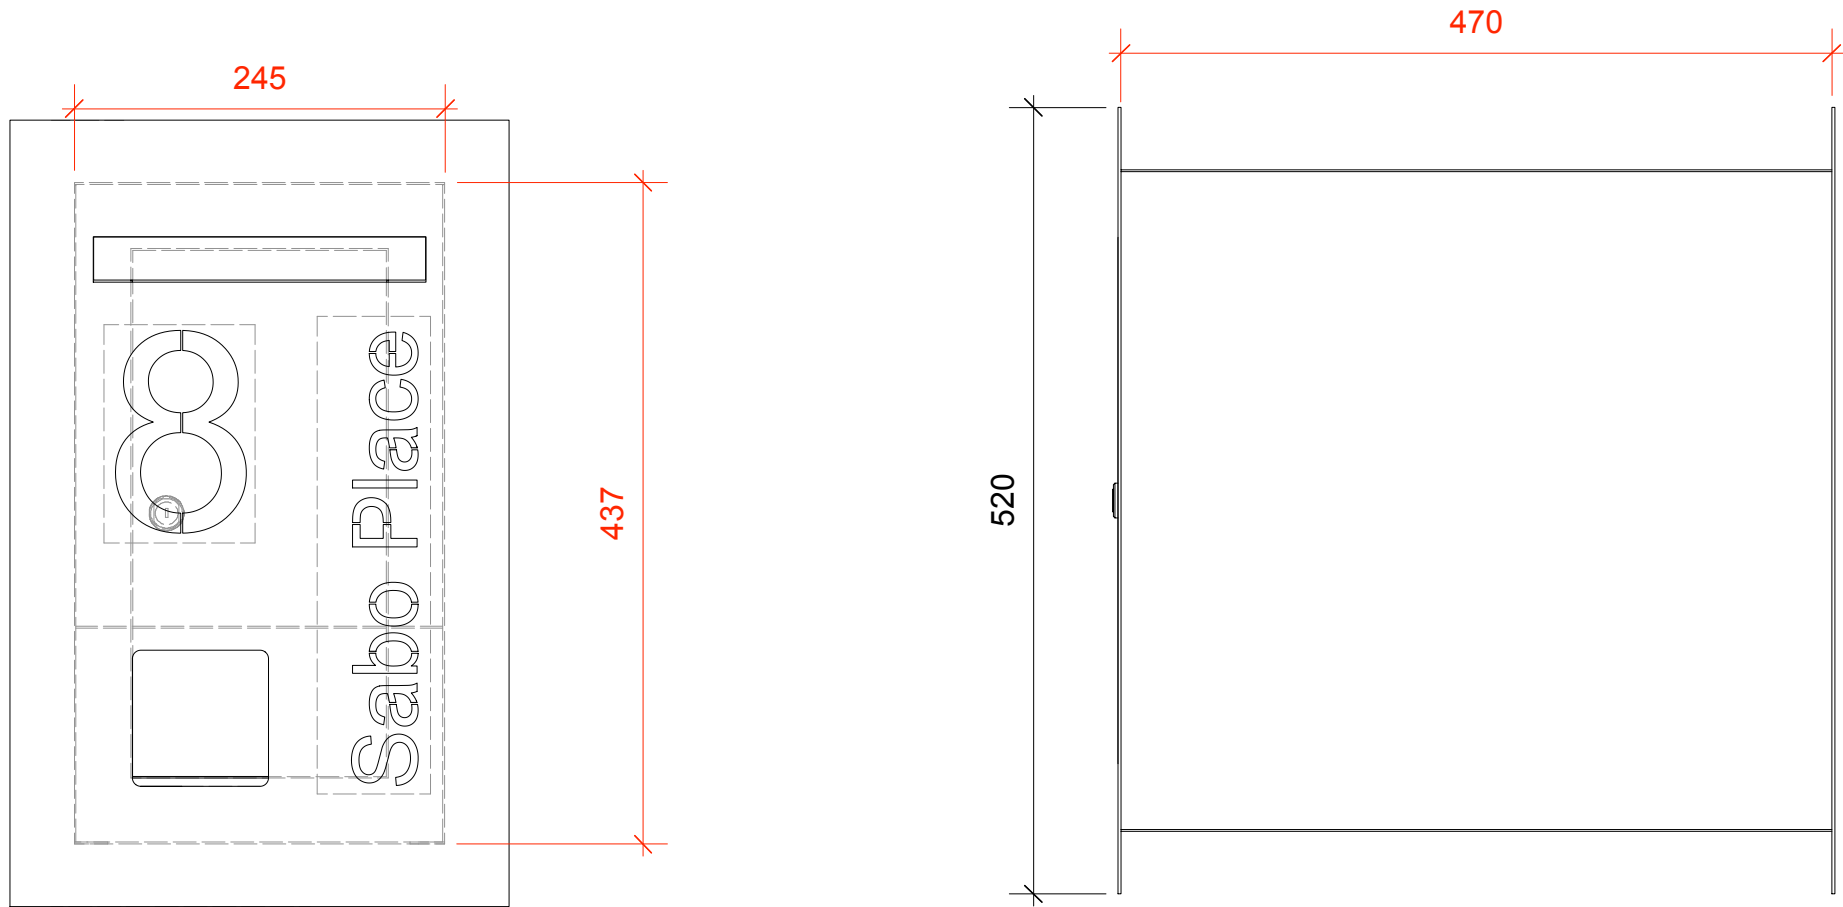

FRONT VIEW

REAR VIEW

SIDE VIEW

**REQUIRED Opening size (mm) 250W x 440H x 470D**