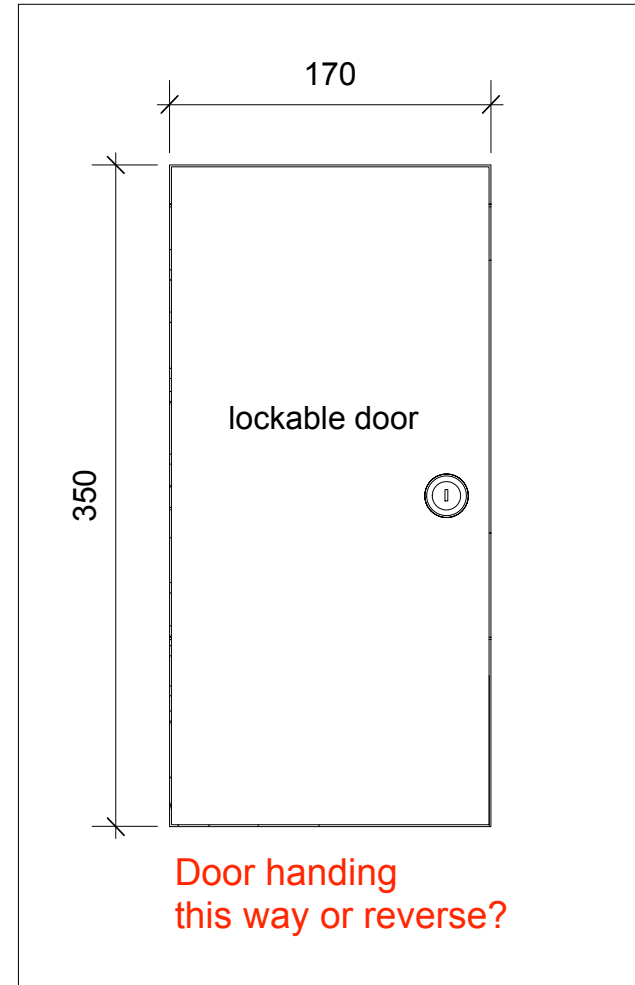

FRONT VIEW

REAR VIEW

SIDE VIEW

**REQUIRED Opening size (mm) 250W x 440H x 470D**