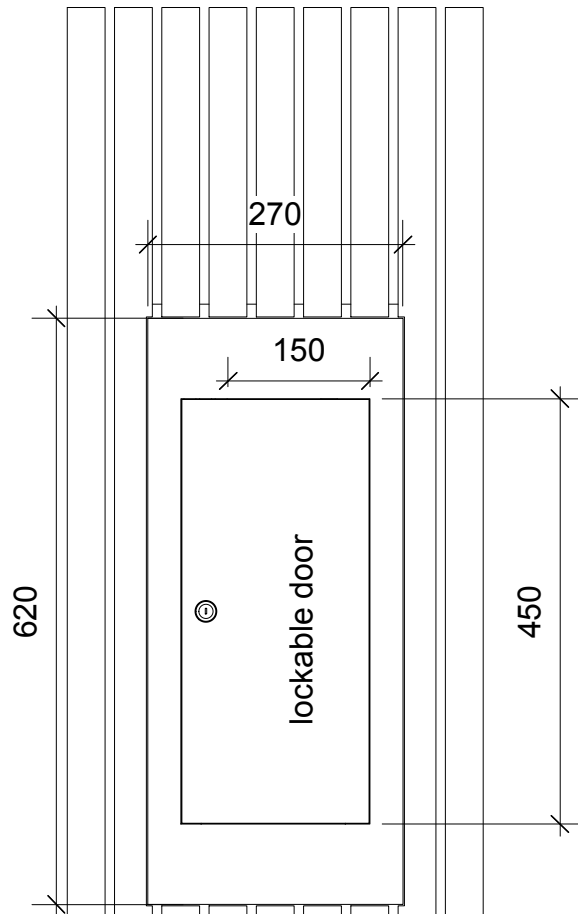

FRONT VIEW

REAR VIEW

FRONT VIEW

REAR VIEW

FRONT VIEW

REAR VIEW

SIDE VIEW

273 OPENING WIDTH

623 OPENING HEIGHT

FRONT VIEW

620

SIDE VIEW

OPENING SIZE Required thru fence  
 WIDTH 273  
 HEIGHT 623