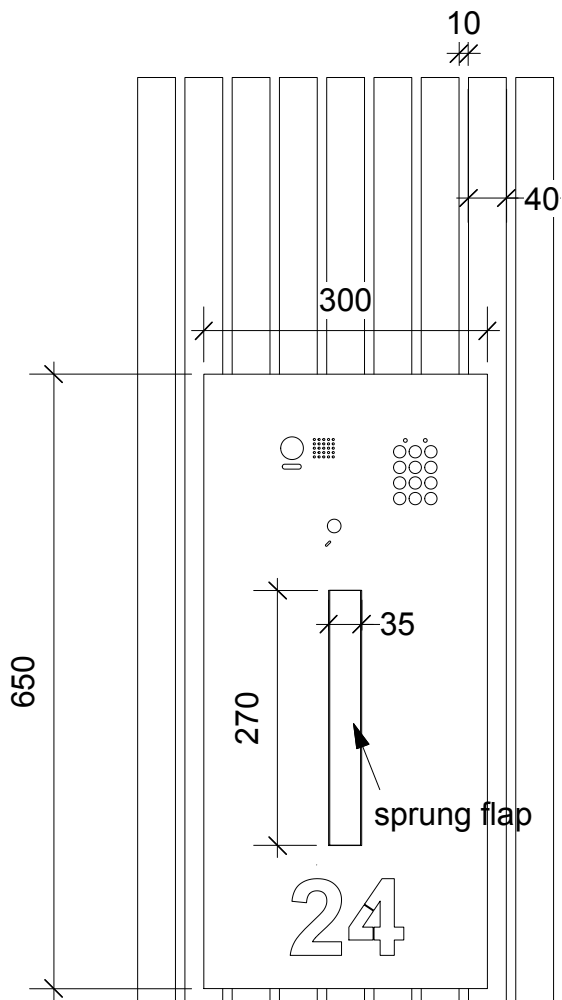

FRONT VIEW

REAR VIEW

FRONT VIEW

REAR VIEW

FRONT VIEW

REAR VIEW

SIDE VIEW

273 OPENING WIDTH

623 OPENING HEIGHT

FRONT VIEW

620

SIDE VIEW

OPENING SIZE Required thru fence  
 WIDTH 273  
 HEIGHT 623