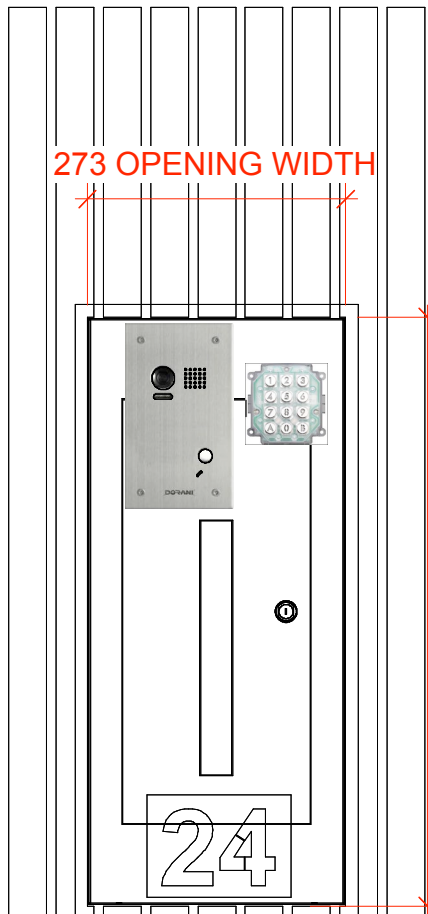

FRONT VIEW

REAR VIEW

FRONT VIEW

REAR VIEW

FRONT VIEW

REAR VIEW

SIDE VIEW

273 OPENING WIDTH

623 OPENING HEIGHT

FRONT VIEW

620

SIDE VIEW

OPENING SIZE Required thru fence  
 WIDTH 273  
 HEIGHT 623