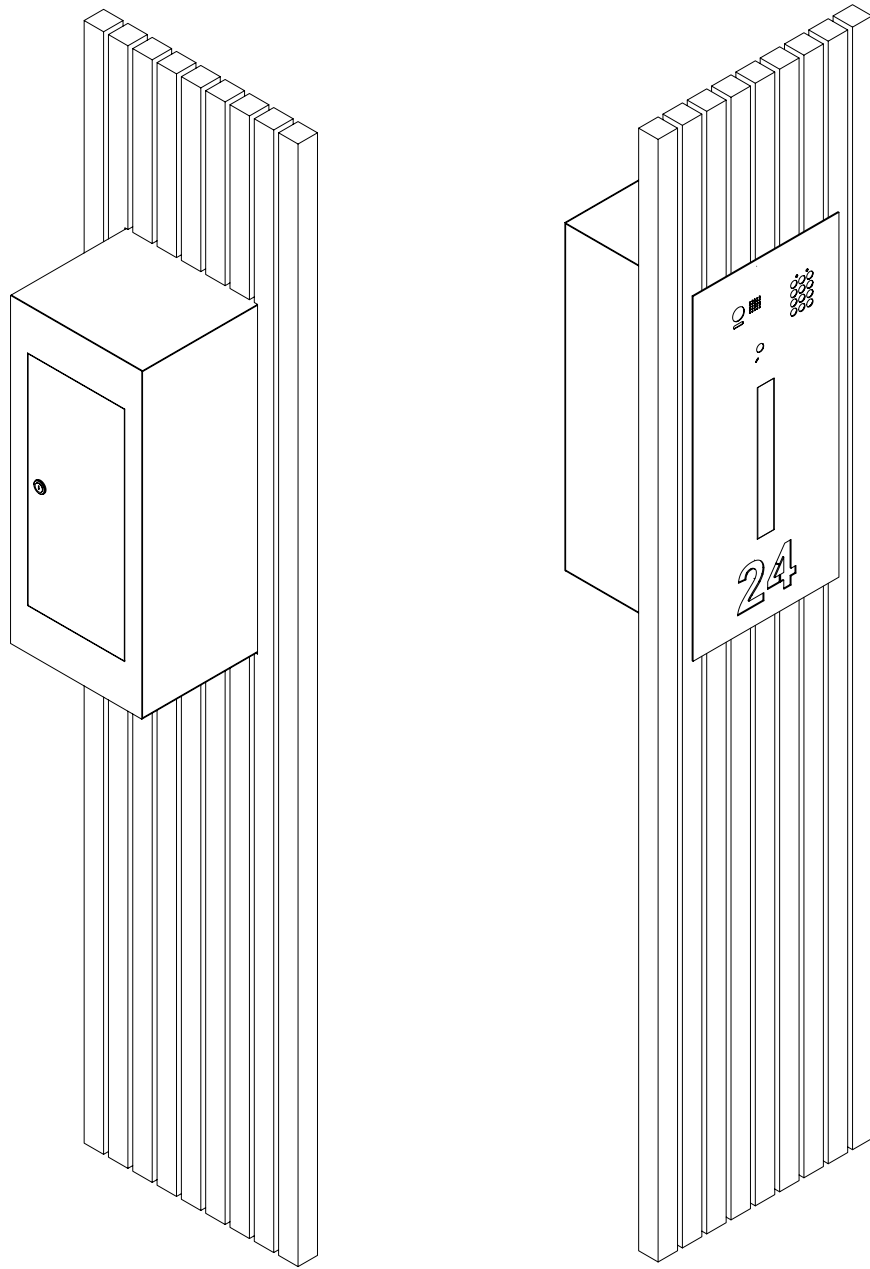

FRONT VIEW

REAR VIEW

FRONT VIEW

REAR VIEW

FRONT VIEW

REAR VIEW

SIDE VIEW

273 OPENING WIDTH

623 OPENING HEIGHT

FRONT VIEW

620

SIDE VIEW

OPENING SIZE Required thru fence  
 WIDTH 273  
 HEIGHT 623