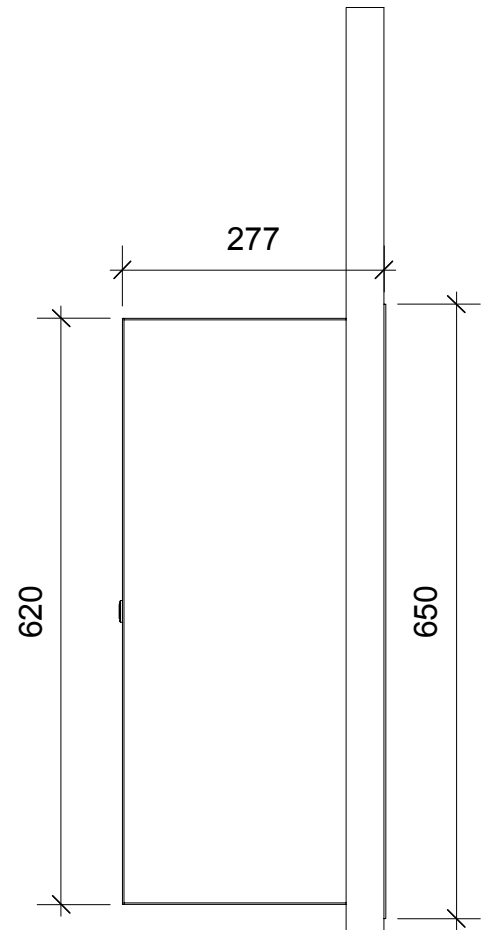

FRONT VIEW

REAR VIEW

FRONT VIEW

REAR VIEW

FRONT VIEW

REAR VIEW

SIDE VIEW

273 OPENING WIDTH

623 OPENING HEIGHT

FRONT VIEW

620

SIDE VIEW

OPENING SIZE Required thru fence  
 WIDTH 273  
 HEIGHT 623